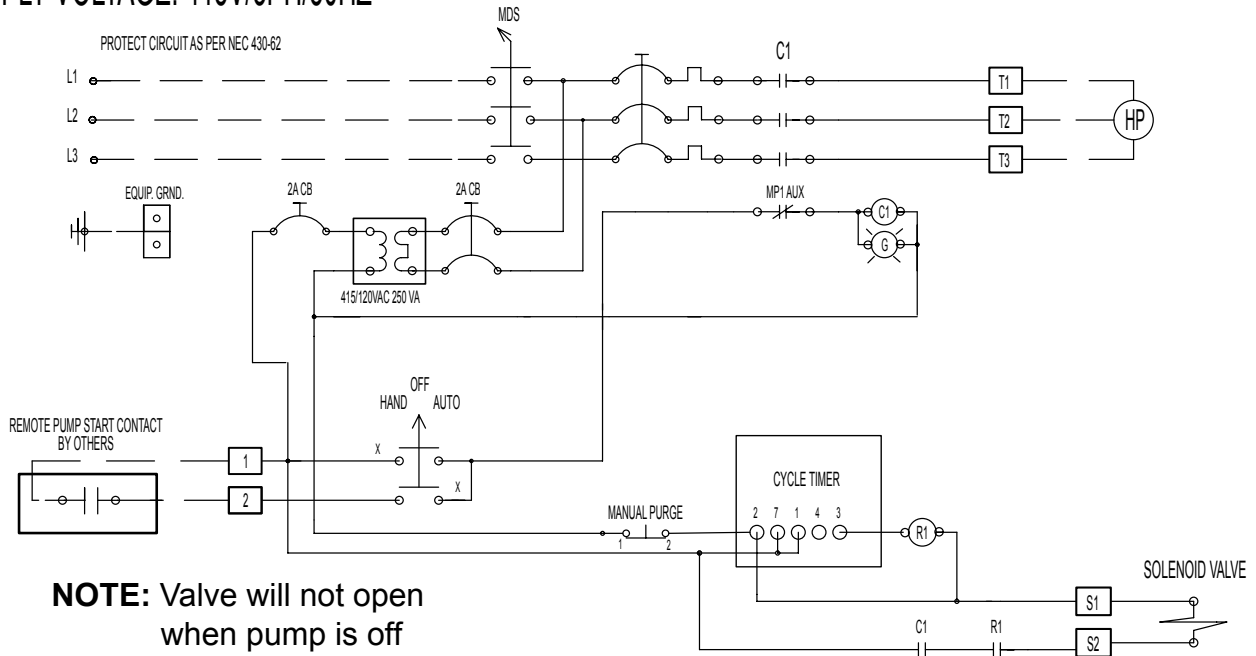

## WIRING, CYC TIMER & MBVSR VALVE (CSS ONLY)

SUPPLY VOLTAGE: 460V/3PH/60HZ

SUPPLY VOLTAGE: 575V/3PH/60HZ

# GRISWOLD FILTRATION

## WIRING, CYC TIMER & MBVSR VALVE (CSS ONLY)

SUPPLY VOLTAGE: 415V/3PH/50HZ

SUPPLY VOLTAGE: 380V/3PH/50HZ