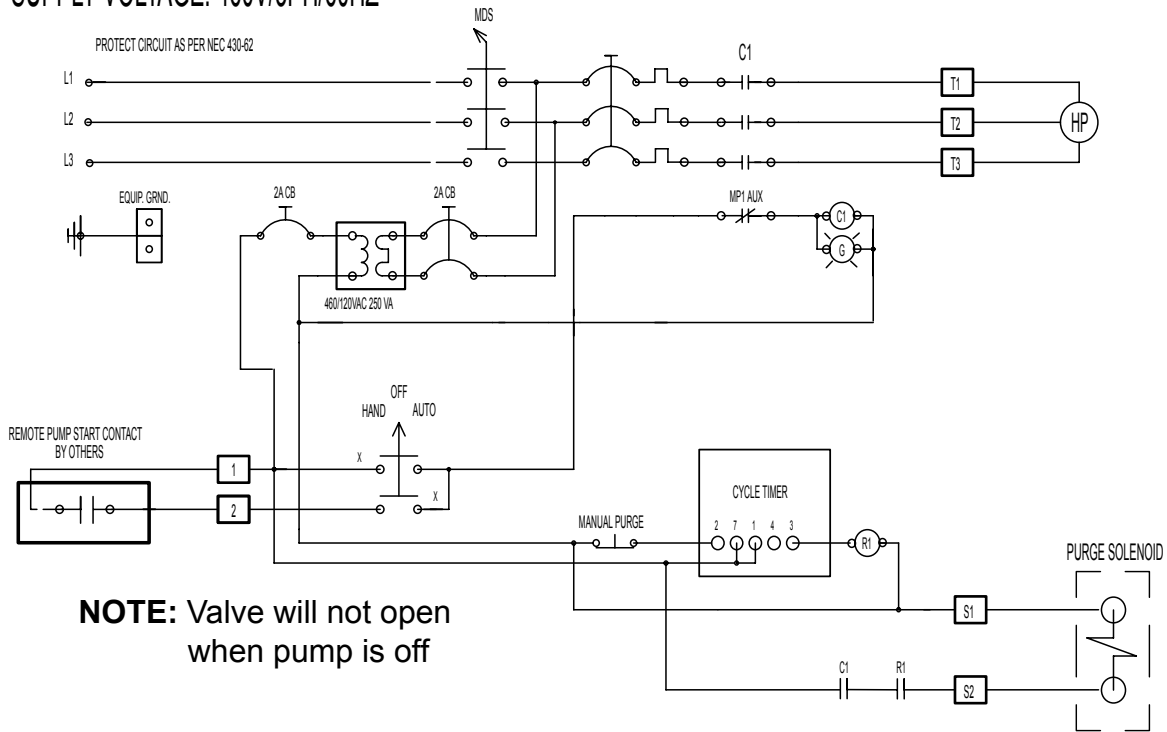

# GRISWOLD FILTRATION

## WIRING, CYC TIMER & MBVSR VALVE (CSS ONLY)

SUPPLY VOLTAGE: 460V/3PH/60HZ

SUPPLY VOLTAGE: 575V/3PH/60HZ

## WIRING, CYC TIMER & MBVSR VALVE (CSS ONLY)

SUPPLY VOLTAGE: 415V/3PH/50HZ

SUPPLY VOLTAGE: 380V/3PH/50HZ