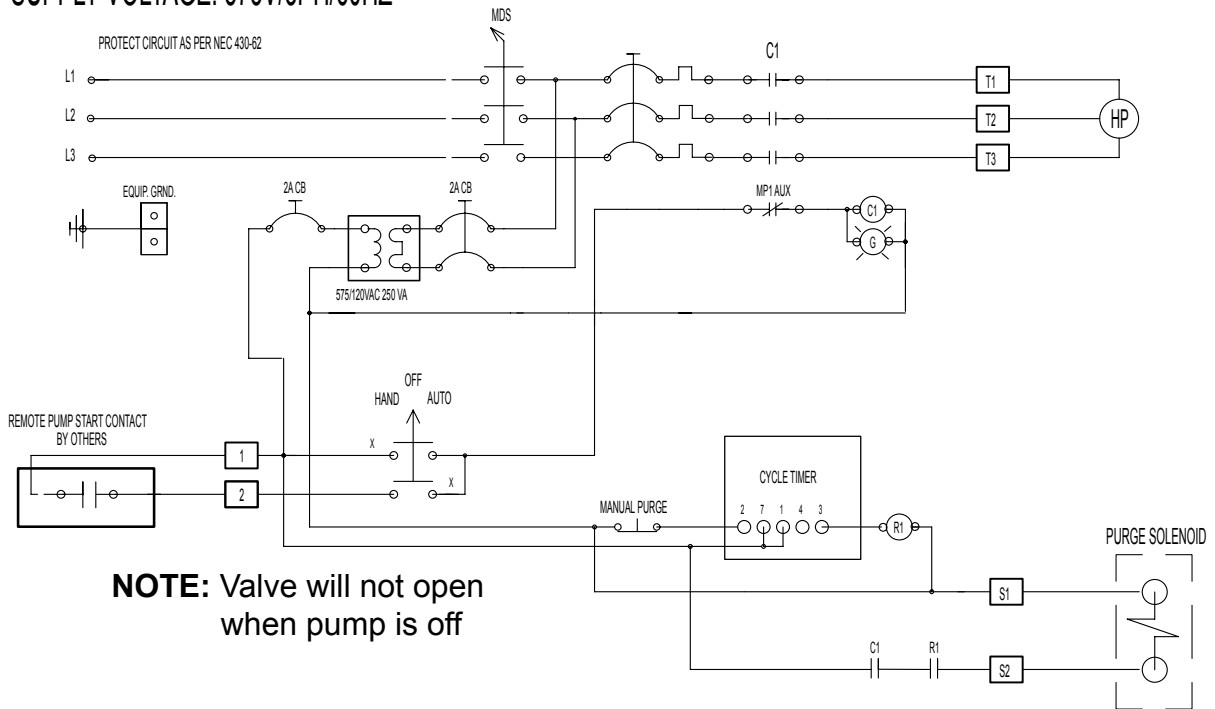

# GRISWOLD FILTRATION

## WIRING, CYC TIMER & MBVSR VALVE (CSS ONLY)

SUPPLY VOLTAGE: 460V/3PH/60HZ

SUPPLY VOLTAGE: 575V/3PH/60HZ

## WIRING, CYC TIMER & MBVSR VALVE (CSS ONLY)

SUPPLY VOLTAGE: 415V/3PH/50HZ

SUPPLY VOLTAGE: 380V/3PH/50HZ