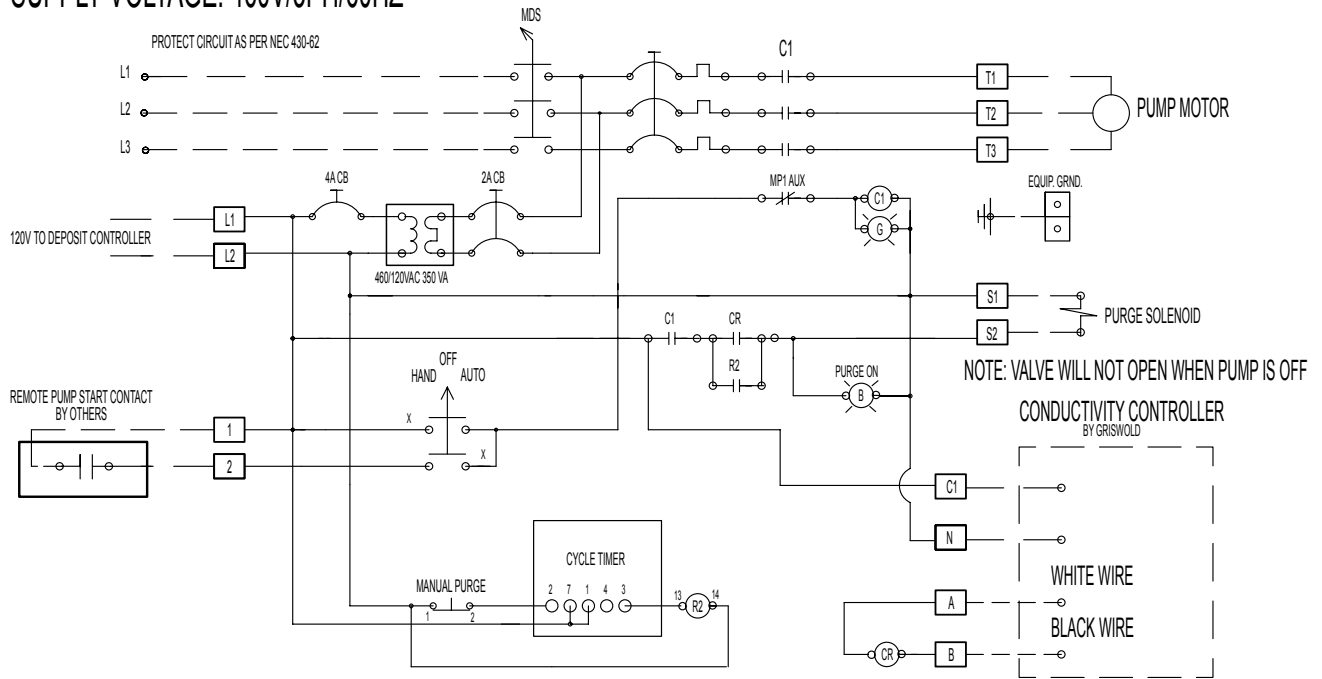

# GRISWOLD FILTRATION

## WIRING, TSS-B NRT

SUPPLY VOLTAGE: 460V/3PH/60HZ

SUPPLY VOLTAGE: 575V/3PH/60HZ