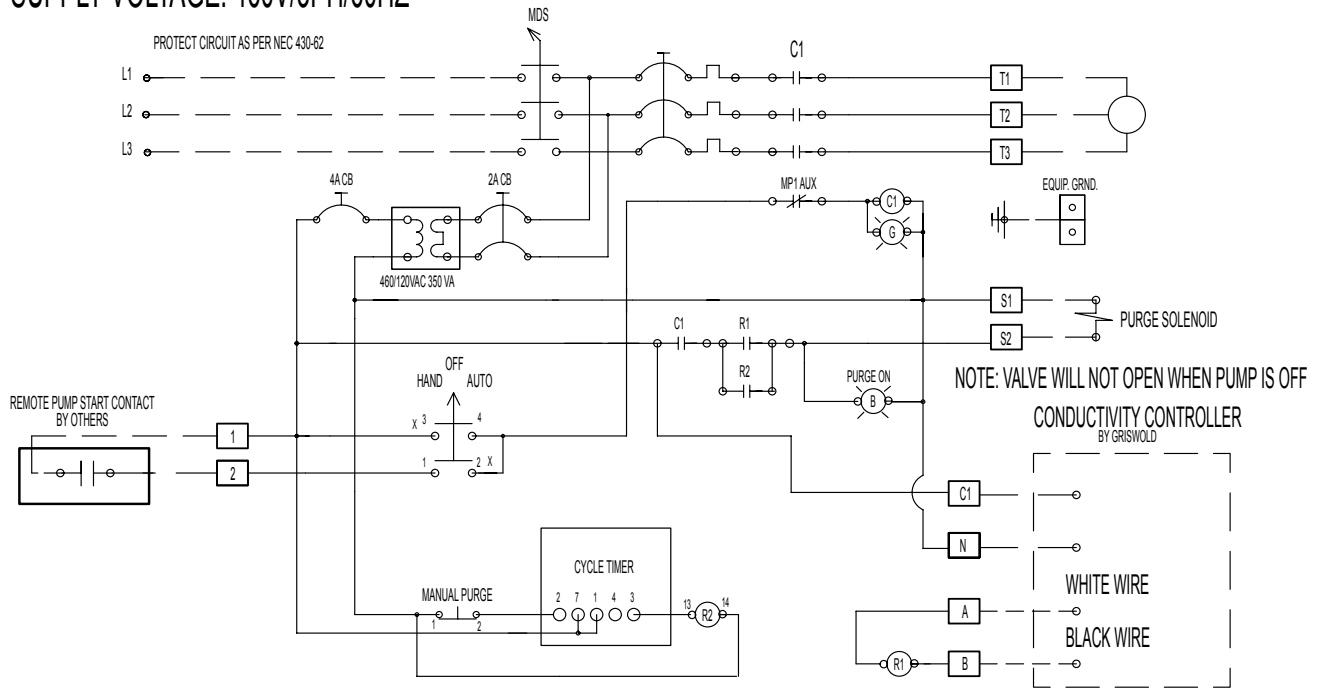

GRISWOLD FILTRATION

WIRING, TSS-A NRT

SUPPLY VOLTAGE: 460V/3PH/60HZ

SUPPLY VOLTAGE: 575V/3PH/60HZ