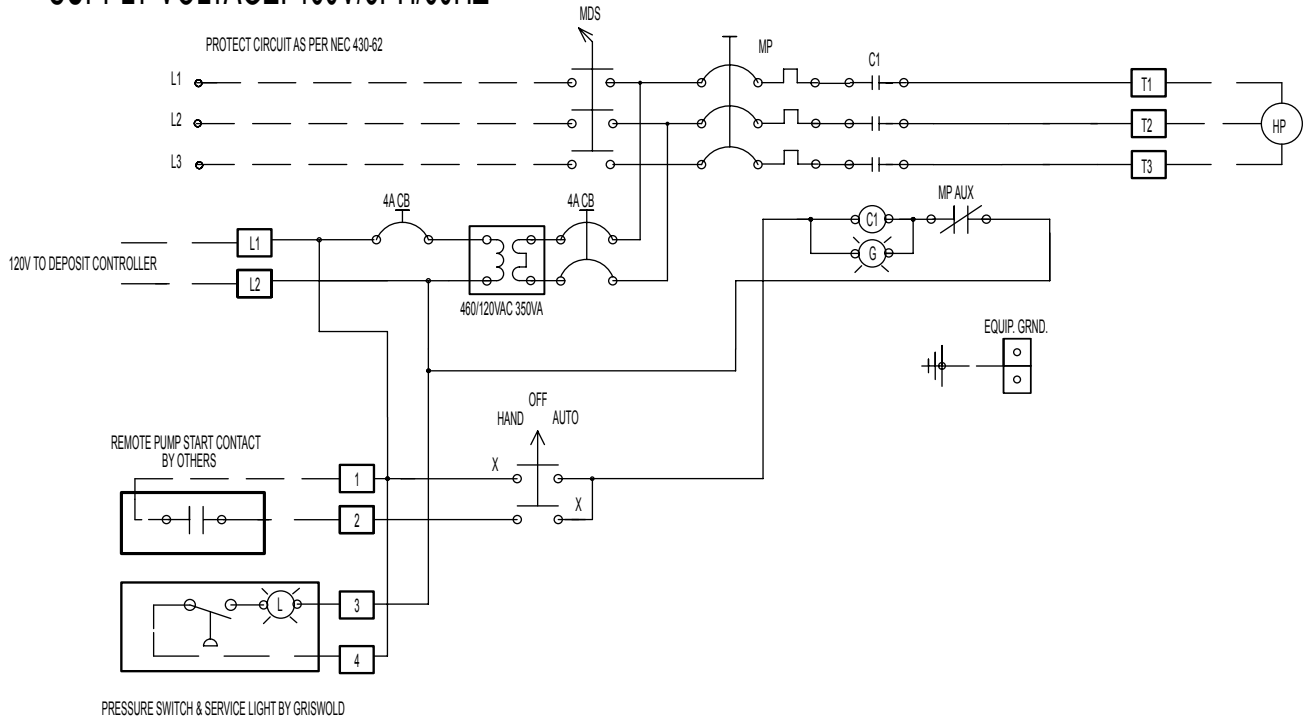

# GRISWOLD FILTRATION

## WIRING, TSS-C WITH SERVICE LIGHT

SUPPLY VOLTAGE: 460V/3PH/60HZ

SUPPLY VOLTAGE: 575V/3PH/60HZ