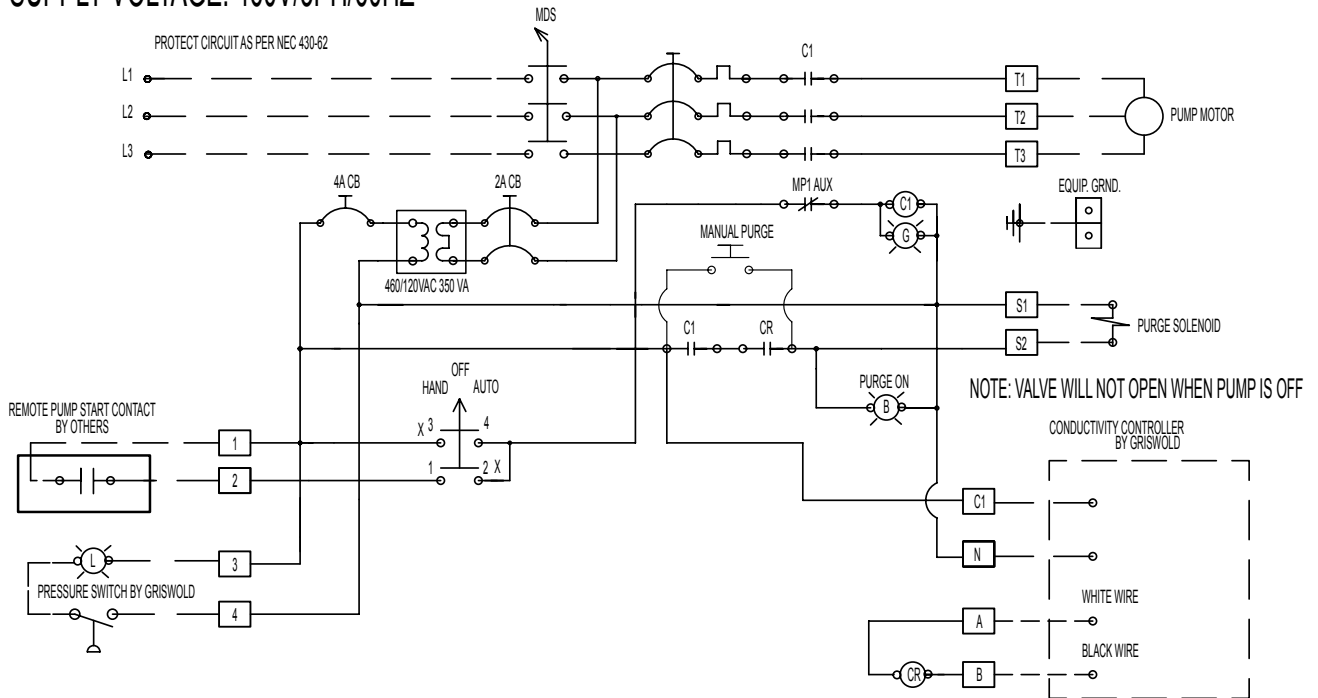

# GRISWOLD FILTRATION

## WIRING, TSS-A WITH SERVICE LIGHT

SUPPLY VOLTAGE: 460V/3PH/60HZ

SUPPLY VOLTAGE: 575V/3PH/60HZ