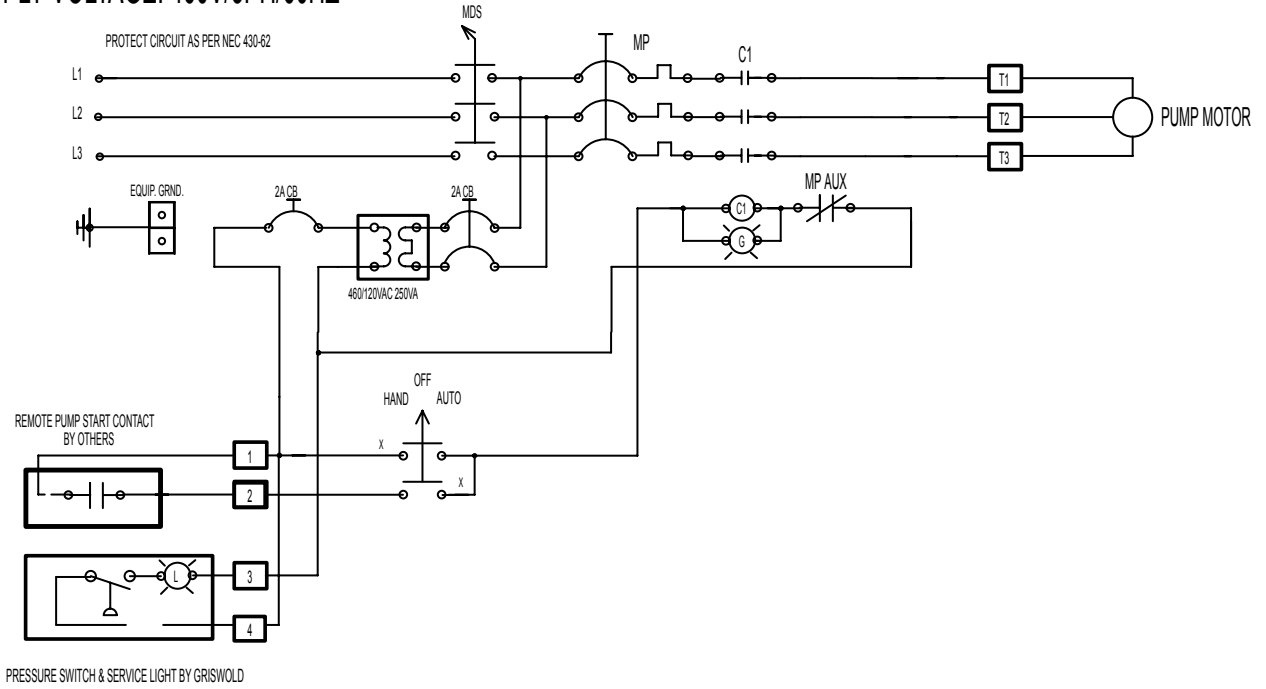

GRISWOLD FILTRATION

WIRING, WITH SERVICE LIGHT (CSR ONLY)

SUPPLY VOLTAGE: 460V/3PH/60HZ

SUPPLY VOLTAGE: 575V/3PH/60HZ