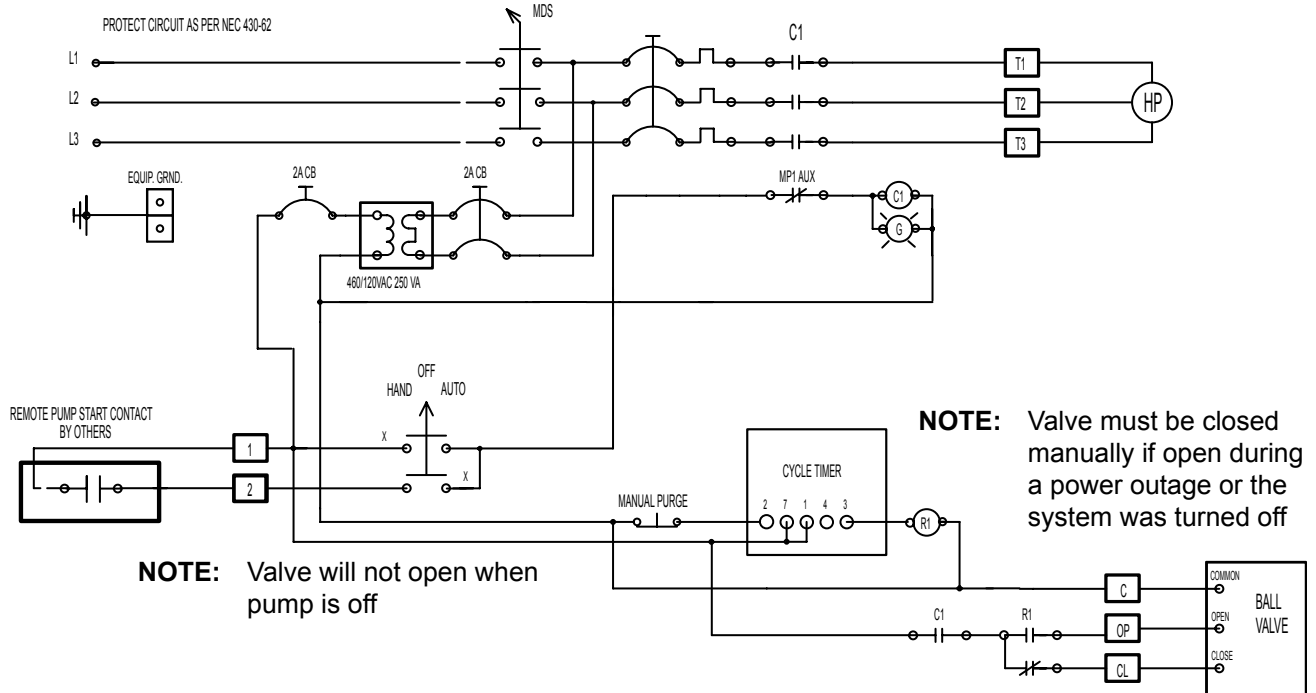

GRISWOLD FILTRATION

WIRING, CYC TIMER & MBV VALVE (CSS ONLY)

SUPPLY VOLTAGE: 460V/3PH/60HZ

SUPPLY VOLTAGE: 575V/3PH/60HZ